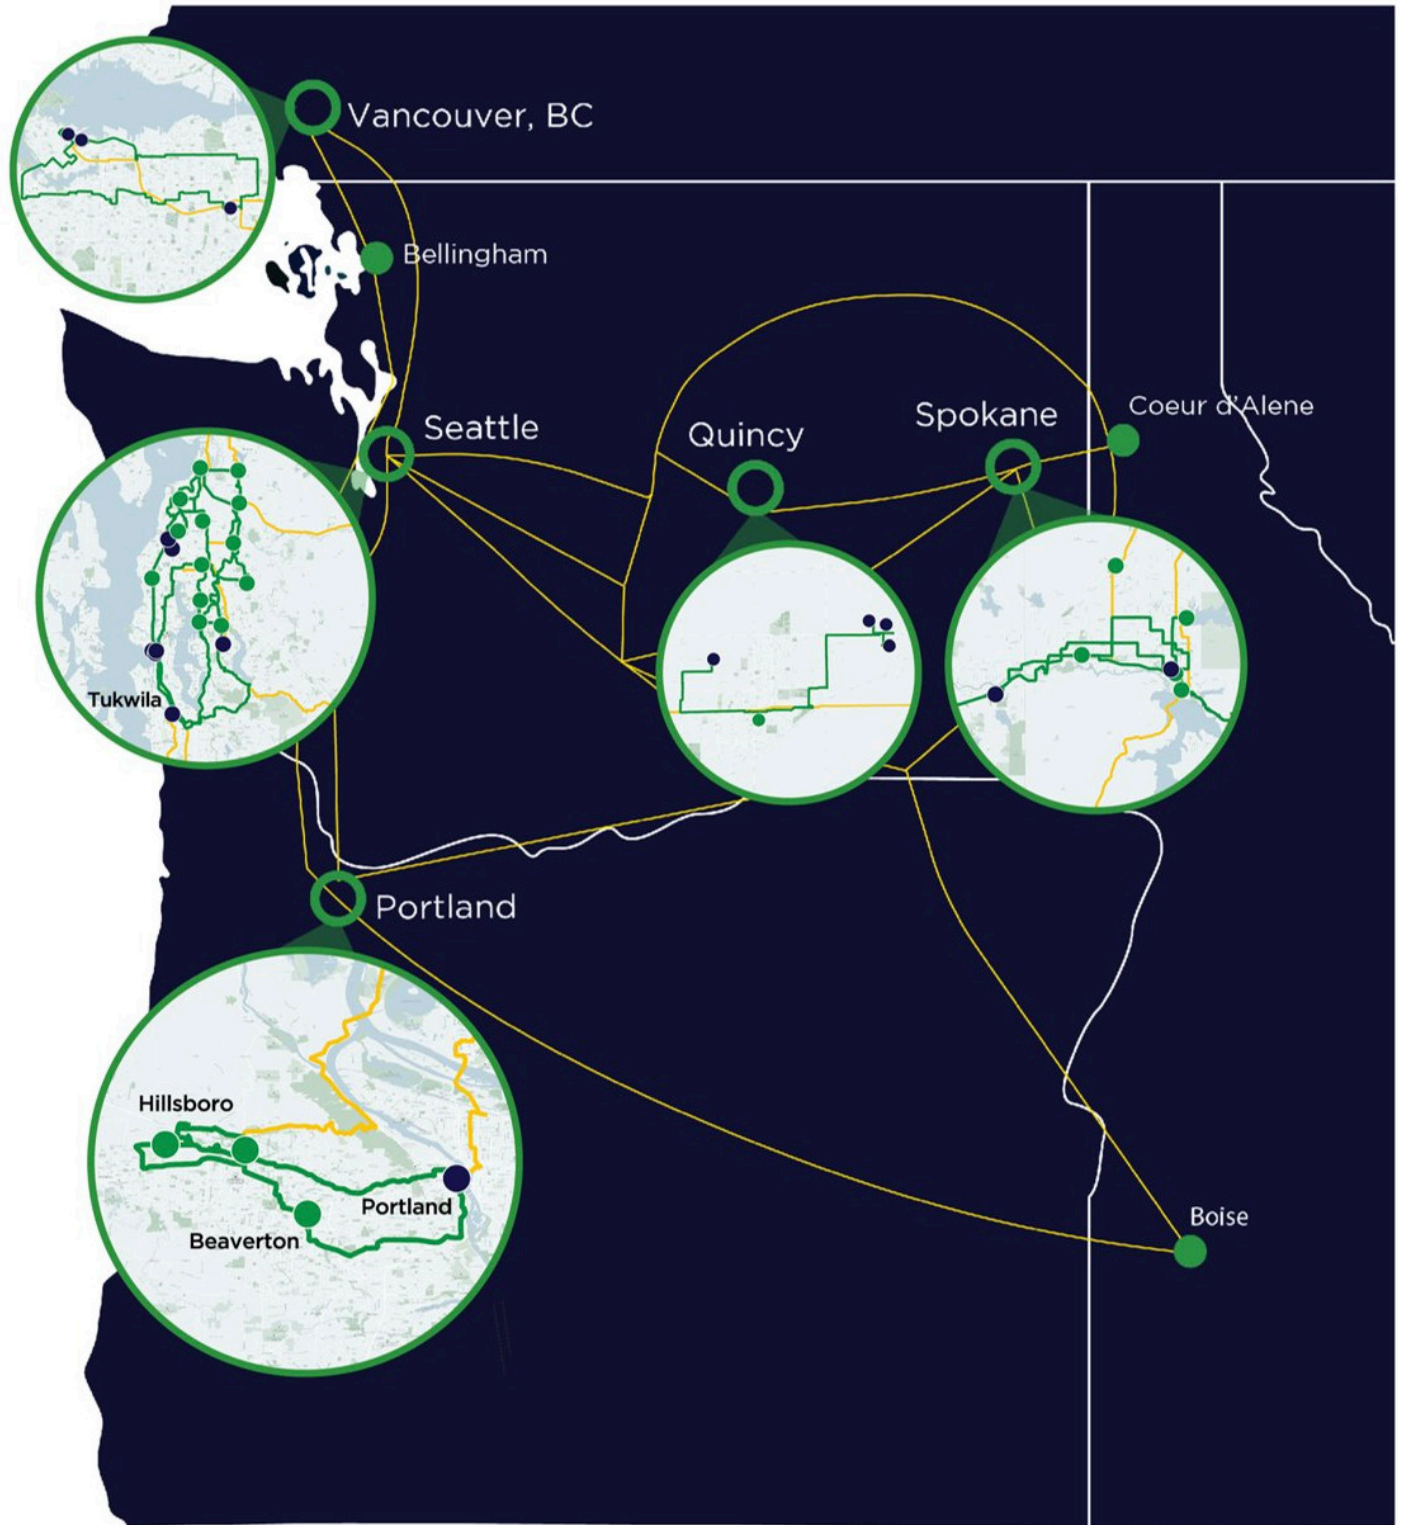

Our Network

● Central Office ● Data Center — Longhaul Fiber — Metro Fiber

Data Center products and locations

Data Center Name	CLLI	Up to 100G Internet	Up to 100G Transport	Up to 100G NNI	Metro Dark Fiber	Address
Portland Metro						
Park Place Building	EUGNORWL	✓	✓	✓	✓	859 Willamette St. Eugene, OR 97401
Flexential 3	HLBPORIP	✓	✓	✓	✓	5419 NE Starr Blvd, Hillsboro, OR 97124
H5 Portland	PTLEORFY	✓	✓	✓	✓	1233 NW 12th Avenue, Portland, OR 97209
Flexential Portland - Hillsboro 1	HLBOORTR	✓	✓	✓	✓	3935 NE Aloclek Dr, Hillsboro, OR 97124
Flexential Portland - Hillsboro 2	HLBOOROB	✓	✓	✓	✓	5737 NE Huffman St, Hillsboro, OR 97124
Digital Realty PDX 10	HLBOORWS	✓	✓	✓	✓	3825 NE Aloclek Dr, Hillsboro, OR 97124
Digital Realty PDX 11	HLBPORFF	✓	✓	✓	✓	6675 NE 62nd Ave, Hillsboro, OR 97124
Stack Infrastructure POR02	HLBOORGE	✓	✓	✓	✓	8135 NE Evergreen Pkwy, Hillsboro, OR 97124
Edgeconnex POR01	HLBOORNF	✓	✓	✓	✓	6327 NE Evergreen Pkwy, Hillsboro, OR 97124
QTS Hillsboro	HLBPORFE	✓	✓	✓	✓	4951 NE Huffman St, Hillsboro, OR 97124
NTT Raging Wire HI1	HLBOORDM	✓	✓	✓	✓	4050 NE Evergreen Rd, Hillsboro, OR 97124
Digital Fortress PTL2	BVTNORHK	✓	✓	✓	✓	9705 SW Sunshine Ct, Beaverton, OR 97005
Digital Fortress PTL3	BVTNORDG	✓	✓	✓	✓	9610 SW Sunshine Ct, Beaverton, OR 97005
Pittock	PTLDORPB	✓	✓	✓	✓	921 SW Washington, Portland, OR 97205
Seattle Metro						
Westin	STTLWAWB	✓	✓	✓	✓	2001 6th Ave, Seattle, WA 98121
KOMO Plaza	STTOWAJM	✓	✓	✓	✓	140 4th Ave N, Seattle, WA 98109
H5 Seattle	STTNWAHO	✓	✓	✓	✓	1000 Denny Wy, Seattle, WA 98109
Sabey Tukwila Intergate. E.Bldg 5	TKWLWANA	✓	✓	✓	✓	3355 S 120th Pl, Tukwila, WA 98168
Bytegrid/Digital Fortress N. Sea.	LYWDWALG	✓	✓	✓	✓	4200 194th St SW, Lynnwood, WA 98036
Evoque Seattle Lynnwood	LYWDWAJG	✓	✓	✓	✓	17300 Hwy 99, Lynnwood, WA 98037
Colocation Northwest Redmond	RDMDWAWG	✓	✓	✓	✓	2457 152nd Ave NE, Redmond, WA 98052
Bellingham Metro						
CSS Communications Bellingham	BLHMWA03	✓	✓	✓	✓	1911 C St, Bellingham, WA 98225
Spokane - Coeur d'Alene Metro						
US Bank Building	SPKNWAOB	✓	✓	✓	✓	422 W Riverside Ave, Spokane, WA 99201
TierPoint SPO1/2	LBLKWABG	✓	✓	✓	✓	23403 E Mission Ave, Liberty Lake, WA 99019
IonSwitch CDA01	CRALIDPK	✓	✓	✓	✓	600 W Appleway Ave, Coeur d'Alene, ID 83814
Quincy Metro						
H5 Quincy	QNCYWACJ	✓	✓	✓	✓	711 M Street NE, Quincy, WA 98848
Vantage Data Centers Quincy	QNCYWADQ	✓	✓	✓	✓	2101 M St NE, Quincy, WA 98848
Sabey Intergate.Quincy	QNCYWACY	✓	✓	✓	✓	2200 M St NE, Quincy, WA 98848
Sabey Intergate.Columbia	EWNCWA	✓	✓	✓	✓	4405 Grand Rd. East Wenatchee, WA 98802
Vancouver, BC Metro						
Harbour Centre	VANCBCHC	✓	✓	✓	✓	555 W Hastings St, Vancouver, BC V6B 1N9, Canada
Cologix VAN2	VANCBCEF	✓	✓	✓	✓	1050 W Pender St, Vancouver, BC V7X 1K8, Canada
Cologix VAN3	VANHBC30	✓	✓	✓	✓	2828 Natal St, Vancouver, BC V5M 2H1, Canada