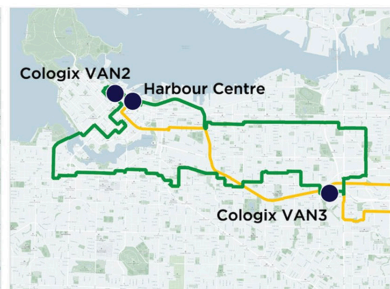

Vancouver

● Central Office ● Data Center — Longhaul Fiber — Metro Fiber

Learn more at ziplyfiber.com/wholesale/ or contact your representative.