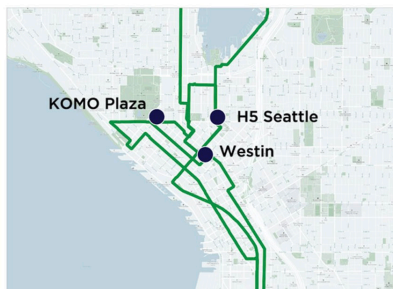

Data Center products and locations